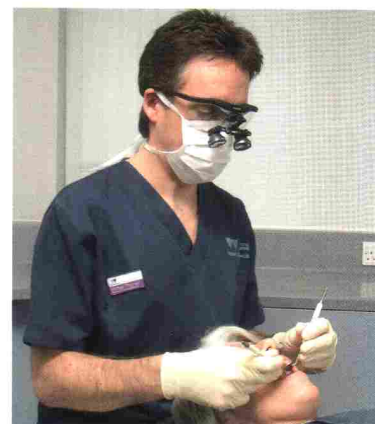

Take a closer look

Magnification allows you to do a better job. If you can't see it, you can't work on it. The benefits of Keeler loupes are immediately clear: improved working posture, reduced eye strain and now, with the new K-L.E.D. head light, your working view is even clearer.

Laser aligned optics for magnification of superb optical quality, a lightweight aluminium assembly and a precise pupil alignment system make Keeler loupes the perfect choice for dental, surgical and veterinary professionals.

SuperVu Galilean system

Delivering 2.0x, 2.5x and 3.0x magnification.

The true benefit of this system is ease of use. Movement whilst maintaining focal clarity is possible due to superior depth of field. The lightweight aluminium bar with individual pupillary adjustment provides the mounted loupes with stability and optimal focal alignment, eliminating headache and eyestrain.

SuperVu Galilean system

SuperVu Hi-Res Galilean system **NEW**

Delivering 3.0x magnification.

Keeler have designed a new high resolution Galilean loupe which exceeds the standards previously attained. The 5 element loupe gives a true 3x magnification with a 15% increased field of view and a visually flat field from edge to edge.